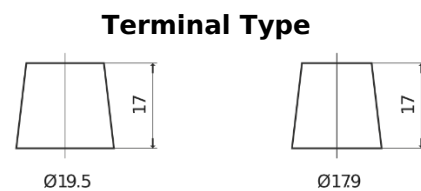

**Product overview**

Batteries for Trucks, Buses, Construction, Agriculture

**StrongPRO EFB+ EE2353**

Part number	EE2353
Technology	EFB
EAN/GTIN	3661024036870
Voltage	12 V
Capacity	235.0 Ah
CCA	1200 A
Length	518 mm
Width	274 mm
Height	240 mm
Box size	D06
Polarity	ETN 3
Terminal Type	EN taper post
Hold Down	B0
Weights (subject of variation)	58.20 kg