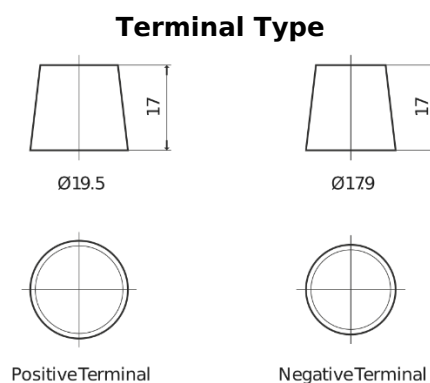

Product overview

Batteries for Trucks, Buses, Construction, Agriculture

PowerPRO EF1853

Part number	EF1853
Technology	Flooded
EAN/GTIN	3661024035316
Voltage	12 V
Capacity	185 Ah
CCA	1150 A
Length	513 mm
Width	223 mm
Height	223 mm
Box size	D05
Polarity	ETN 3
Terminal Type	EN taper post
Hold Down	B0
Weights (subject of variation)	43.90 kg