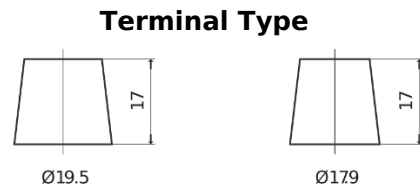

**Product overview**

Batteries for Trucks, Buses, Construction, Agriculture

**PowerPRO CF1853**

Part number	CF1853
Technology	Flooded
EAN/GTIN	3661024015318
Voltage	12 V
Capacity	185 Ah
CCA	1150 A
Length	513 mm
Width	223 mm
Height	223 mm
Box size	D05
Polarity	ETN 3
Terminal Type	EN taper post
Hold Down	B0
Weights (subject of variation)	43.90 kg