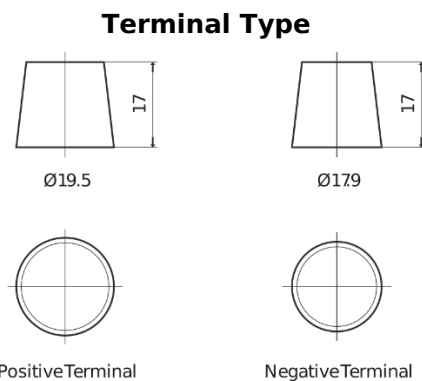

Product overview

Batteries for Trucks, Buses, Construction, Agriculture

Endurance+PRO Gel ED2103T

Part number	ED2103T
Technology	GEL
EAN/GTIN	3661024037624
Voltage	12 V
Capacity	210.0 Ah
CCA	800 A
Length	518 mm
Width	274 mm
Height	240 mm
Box size	D06
Polarity	ETN 3
Terminal Type	EN taper post
Hold Down	B0
Weights (subject of variation)	66.00 kg