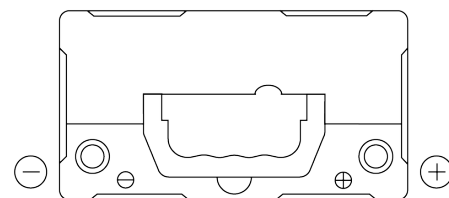

Product overview

Batteries for Cars

Technica TB454

Part number	TB454
Technology	Flooded
EAN/GTIN	3661024054379
Voltage	12 V
Capacity	45 Ah
CCA	330 A
Length	237 mm
Width	127 mm
Height	227 mm
Box size	B24
Polarity	ETN 0
Terminal Type	EN taper post
Hold Down	B0
Weights (subject of variation)	11.40 kg

Polarity

Terminal Type

Positive Terminal

Negative Terminal

Hold Down

Design, features and specifications are subject to change without notice. We disclaim any representation or warranty, express or implied, concerning the data or recommendations, and in no event shall be liable for any loss or damage claimed to have arisen as a result. Some products may not be available in your local market.