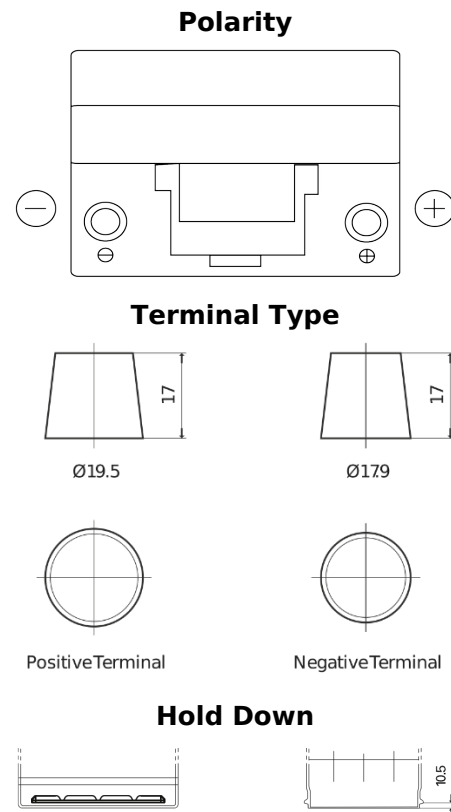

Product overview

Batteries for Cars

Classic EC904

Part number	EC904
Technology	Flooded
EAN/GTIN	3661024034753
Voltage	12 V
Capacity	90.0 Ah
CCA	680 A
Length	306 mm
Width	173 mm
Height	222 mm
Box size	D31
Polarity	ETN 0
Terminal Type	EN taper post
Hold Down	Korean B1
Weights (subject of variation)	19.90 kg