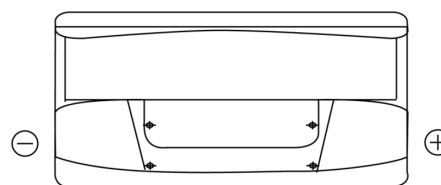

Product overview

Batteries for Cars

Classic EC900

Part number	EC900
Technology	Flooded
EAN/GTIN	3661024034838
Voltage	12 V
Capacity	90.0 Ah
CCA	720 A
Length	353 mm
Width	175 mm
Height	190 mm
Box size	L05
Polarity	ETN 0
Terminal Type	EN taper post
Hold Down	B13
Weights (subject of variation)	20.50 kg

Polarity

Terminal Type

Positive Terminal

Negative Terminal

Hold Down

Design, features and specifications are subject to change without notice. We disclaim any representation or warranty, express or implied, concerning the data or recommendations, and in no event shall be liable for any loss or damage claimed to have arisen as a result. Some products may not be available in your local market.