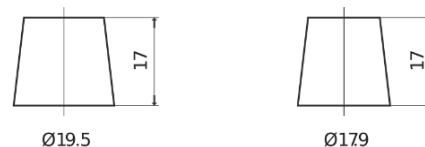

Product overview

Batteries for Cars

Classic EC900

Part number	EC900
Technology	Flooded
EAN/GTIN	3661024034838
Voltage	12 V
Capacity	90.0 Ah
CCA	720 A
Length	353 mm
Width	175 mm
Height	190 mm
Box size	L05
Polarity	ETN 0
Terminal Type	EN taper post
Hold Down	B13
Weights (subject of variation)	20.50 kg

Polarity

Terminal Type

Positive Terminal

Negative Terminal

Hold Down

Design, features and specifications are subject to change without notice. We disclaim any representation or warranty, express or implied, concerning the data or recommendations, and in no event shall be liable for any loss or damage claimed to have arisen as a result. Some products may not be available in your local market.