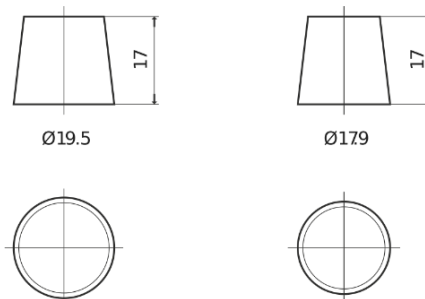

Terminal Type

Hold Down

Design, features and specifications are subject to change without notice. We disclaim any representation or warranty, express or implied, concerning the data or recommendations, and in no event shall be liable for any loss or damage claimed to have arisen as a result. Some products may not be available in your local market.