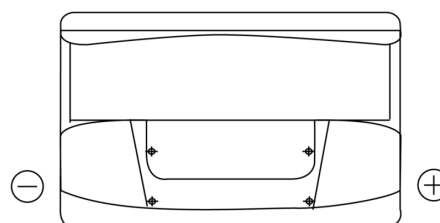

Product overview

Batteries for Cars

Classic EC700

Part number	EC700
Technology	Flooded
EAN/GTIN	3661024034821
Voltage	12 V
Capacity	70.0 Ah
CCA	640 A
Length	278 mm
Width	175 mm
Height	190 mm
Box size	L03
Polarity	ETN 0
Terminal Type	EN taper post
Hold Down	B13
Weights (subject of variation)	16.00 kg

Polarity

Terminal Type

Hold Down

Design, features and specifications are subject to change without notice. We disclaim any representation or warranty, express or implied, concerning the data or recommendations, and in no event shall be liable for any loss or damage claimed to have arisen as a result. Some products may not be available in your local market.