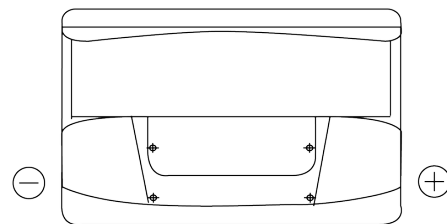

Product overview

Batteries for Cars

Classic EC700

Part number	EC700
Technology	Flooded
EAN/GTIN	3661024034821
Voltage	12 V
Capacity	70.0 Ah
CCA	640 A
Length	278 mm
Width	175 mm
Height	190 mm
Box size	L03
Polarity	ETN 0
Terminal Type	EN taper post
Hold Down	B13
Weights (subject of variation)	16.00 kg

Polarity

Terminal Type

Positive Terminal

Negative Terminal

Hold Down

Design, features and specifications are subject to change without notice. We disclaim any representation or warranty, express or implied, concerning the data or recommendations, and in no event shall be liable for any loss or damage claimed to have arisen as a result. Some products may not be available in your local market.