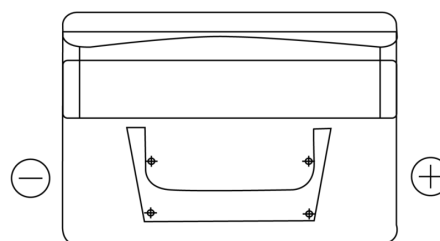

Product overview

Batteries for Cars

Classic EC542

Part number	EC542
Technology	Flooded
EAN/GTIN	3661024034852
Voltage	12 V
Capacity	54.0 Ah
CCA	500 A
Length	242 mm
Width	175 mm
Height	175 mm
Box size	LB2
Polarity	ETN 0
Terminal Type	EN taper post
Hold Down	B13
Weights (subject of variation)	12.90 kg

Polarity

Terminal Type

Hold Down

Design, features and specifications are subject to change without notice. We disclaim any representation or warranty, express or implied, concerning the data or recommendations, and in no event shall be liable for any loss or damage claimed to have arisen as a result. Some products may not be available in your local market.