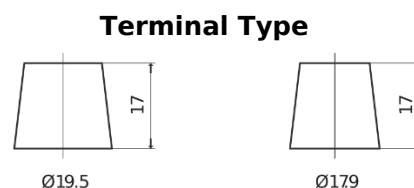

Product overview

Batteries for Marine and Leisure

Dual ER850

Part number	ER850
Technology	Flooded
EAN/GTIN	3661024037440
Voltage	12 V
Capacity	180 Ah
CCA	1000 A
Watt hour	850 Wh
Length	513 mm
Width	223 mm
Height	223 mm
Box size	D05
Polarity	ETN 3
Terminal Type	EN taper post
Hold Down	B0
Weights (subject of variation)	46.10 kg