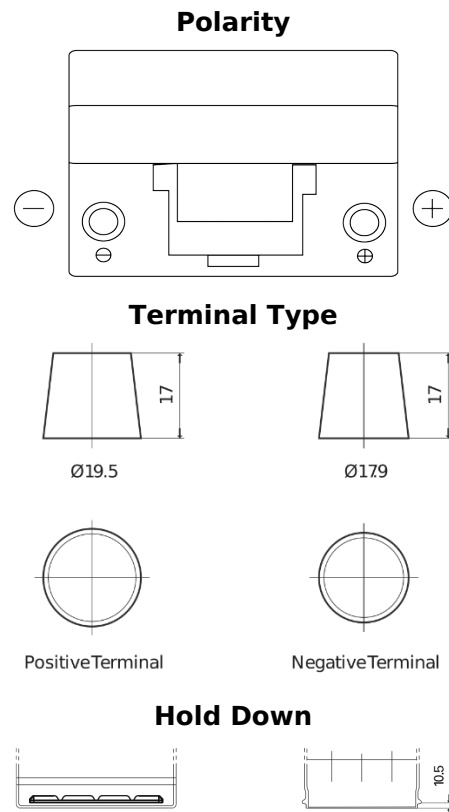

Product overview

Batteries for Cars

Excell EB954

Part number	EB954
Technology	Flooded
EAN/GTIN	3661024034456
Voltage	12 V
Capacity	95.0 Ah
CCA	760 A
Length	306 mm
Width	173 mm
Height	222 mm
Box size	D31
Polarity	ETN 0
Terminal Type	EN taper post
Hold Down	Korean B1
Weights (subject of variation)	20.60 kg