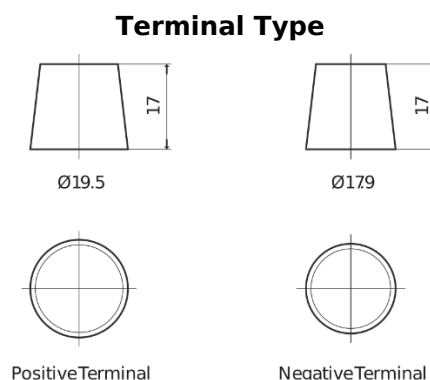

**Product overview**

Batteries for Trucks, Buses, Construction, Agriculture

**StartPRO TG1803**

Part number	TG1803
Technology	Flooded
EAN/GTIN	3661024055444
Voltage	12 V
Capacity	180 Ah
CCA	1000 A
Length	513 mm
Width	223 mm
Height	223 mm
Box size	D05
Polarity	ETN 3
Terminal Type	EN taper post
Hold Down	B0
Weights (subject of variation)	42.80 kg