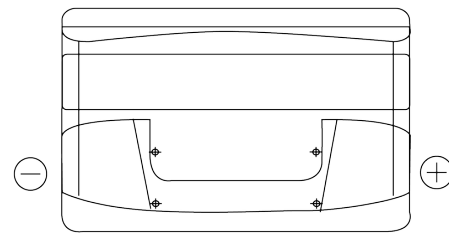

**Product overview**

Batteries for Cars

**Excell EB950**

Part number	EB950
Technology	Flooded
EAN/GTIN	3661024034586
Voltage	12 V
Capacity	95.0 Ah
CCA	800 A
Length	353 mm
Width	175 mm
Height	190 mm
Box size	L05
Polarity	ETN 0
Terminal Type	EN taper post
Hold Down	B13
Weights (subject of variation)	21.60 kg

**Polarity**

**Terminal Type**

**Hold Down**

Design, features and specifications are subject to change without notice. We disclaim any representation or warranty, express or implied, concerning the data or recommendations, and in no event shall be liable for any loss or damage claimed to have arisen as a result. Some products may not be available in your local market.