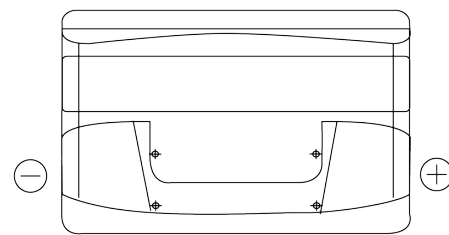

Product overview

Batteries for Cars

Excell EB852

Part number	EB852
Technology	Flooded
EAN/GTIN	3661024034661
Voltage	12 V
Capacity	85.0 Ah
CCA	760 A
Length	353 mm
Width	175 mm
Height	175 mm
Box size	LB5
Polarity	ETN 0
Terminal Type	EN taper post
Hold Down	B13
Weights (subject of variation)	19.40 kg

Polarity

Terminal Type

Hold Down

Design, features and specifications are subject to change without notice. We disclaim any representation or warranty, express or implied, concerning the data or recommendations, and in no event shall be liable for any loss or damage claimed to have arisen as a result. Some products may not be available in your local market.