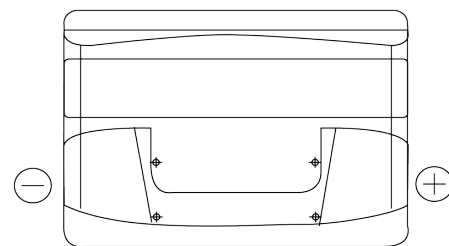

Product overview

Batteries for Cars

Excell EB802

Part number	EB802
Technology	Flooded
EAN/GTIN	3661024034654
Voltage	12 V
Capacity	80.0 Ah
CCA	700 A
Length	315 mm
Width	175 mm
Height	175 mm
Box size	LB4
Polarity	ETN 0
Terminal Type	EN taper post
Hold Down	B13
Weights (subject of variation)	17.80 kg

Polarity

Terminal Type

Positive Terminal

Negative Terminal

Hold Down

Design, features and specifications are subject to change without notice. We disclaim any representation or warranty, express or implied, concerning the data or recommendations, and in no event shall be liable for any loss or damage claimed to have arisen as a result. Some products may not be available in your local market.