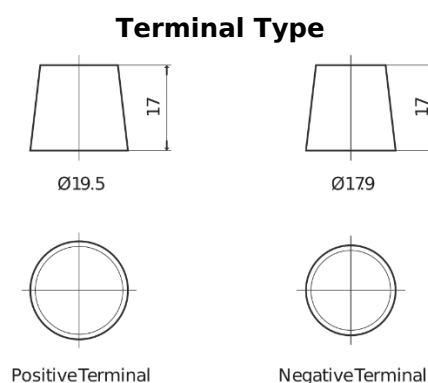

Product overview

Batteries for Trucks, Buses, Construction, Agriculture

StartPRO EG1803

Part number	EG1803
Technology	Flooded
EAN/GTIN	3661024035446
Voltage	12 V
Capacity	180 Ah
CCA	1000 A
Length	513 mm
Width	223 mm
Height	223 mm
Box size	D05
Polarity	ETN 3
Terminal Type	EN taper post
Hold Down	B0
Weights (subject of variation)	42.80 kg