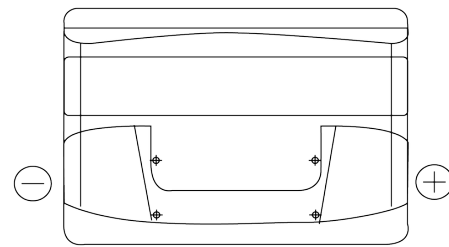

Product overview

Batteries for Cars

Excell EB800

Part number	EB800
Technology	Flooded
EAN/GTIN	3661024036443
Voltage	12 V
Capacity	80.0 Ah
CCA	640 A
Length	315 mm
Width	175 mm
Height	190 mm
Box size	L04
Polarity	ETN 0
Terminal Type	EN taper post
Hold Down	B13
Weights (subject of variation)	19.00 kg

Polarity

Terminal Type

Positive Terminal

Negative Terminal

Hold Down

Design, features and specifications are subject to change without notice. We disclaim any representation or warranty, express or implied, concerning the data or recommendations, and in no event shall be liable for any loss or damage claimed to have arisen as a result. Some products may not be available in your local market.