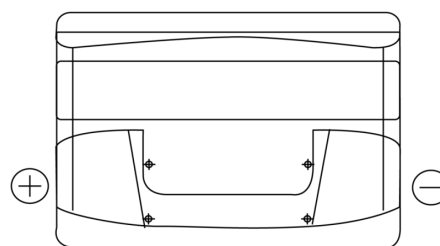

Product overview

Batteries for Cars

Excell EB741

Part number	EB741
Technology	Flooded
EAN/GTIN	3661024034562
Voltage	12 V
Capacity	74.0 Ah
CCA	680 A
Length	278 mm
Width	175 mm
Height	190 mm
Box size	L03
Polarity	ETN 1
Terminal Type	EN taper post
Hold Down	B13
Weights (subject of variation)	16.60 kg

Polarity

Terminal Type

Positive Terminal

Negative Terminal

Hold Down

Design, features and specifications are subject to change without notice. We disclaim any representation or warranty, express or implied, concerning the data or recommendations, and in no event shall be liable for any loss or damage claimed to have arisen as a result. Some products may not be available in your local market.