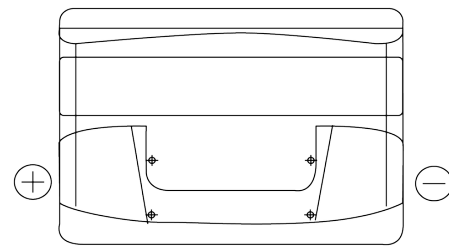

Product overview

Batteries for Cars

Excell EB741

| | |
|--------------------------------|---------------|
| Part number | EB741 |
| Technology | Flooded |
| EAN/GTIN | 3661024034562 |
| Voltage | 12 V |
| Capacity | 74.0 Ah |
| CCA | 680 A |
| Length | 278 mm |
| Width | 175 mm |
| Height | 190 mm |
| Box size | L03 |
| Polarity | ETN 1 |
| Terminal Type | EN taper post |
| Hold Down | B13 |
| Weights (subject of variation) | 16.60 kg |

Polarity

Terminal Type

Positive Terminal

Negative Terminal

Hold Down

Design, features and specifications are subject to change without notice. We disclaim any representation or warranty, express or implied, concerning the data or recommendations, and in no event shall be liable for any loss or damage claimed to have arisen as a result. Some products may not be available in your local market.