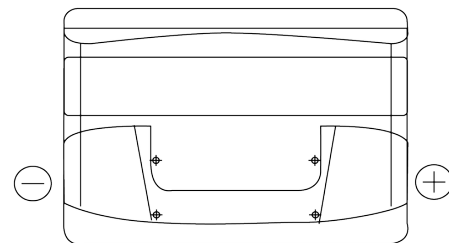

Product overview

Batteries for Cars

Excell EB740

Part number	EB740
Technology	Flooded
EAN/GTIN	3661024034555
Voltage	12 V
Capacity	74.0 Ah
CCA	680 A
Length	278 mm
Width	175 mm
Height	190 mm
Box size	L03
Polarity	ETN 0
Terminal Type	EN taper post
Hold Down	B13
Weights (subject of variation)	16.60 kg

Polarity

Terminal Type

Positive Terminal

Negative Terminal

Hold Down

Design, features and specifications are subject to change without notice. We disclaim any representation or warranty, express or implied, concerning the data or recommendations, and in no event shall be liable for any loss or damage claimed to have arisen as a result. Some products may not be available in your local market.