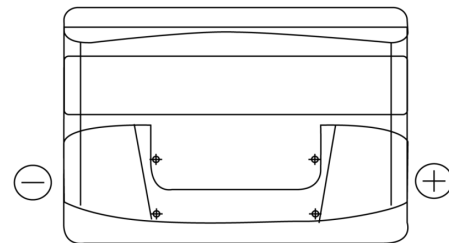

Product overview

Batteries for Cars

Excell EB712

Part number	EB712
Technology	Flooded
EAN/GTIN	3661024034647
Voltage	12 V
Capacity	71.0 Ah
CCA	670 A
Length	278 mm
Width	175 mm
Height	175 mm
Box size	LB3
Polarity	ETN 0
Terminal Type	EN taper post
Hold Down	B13
Weights (subject of variation)	15.30 kg

Polarity

Terminal Type

Positive Terminal Negative Terminal

Hold Down

Design, features and specifications are subject to change without notice. We disclaim any representation or warranty, express or implied, concerning the data or recommendations, and in no event shall be liable for any loss or damage claimed to have arisen as a result. Some products may not be available in your local market.