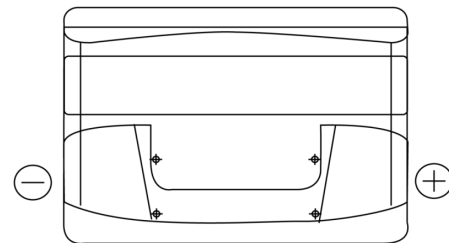

**Product overview**

Batteries for Cars

**Excell EB712**

Part number	EB712
Technology	Flooded
EAN/GTIN	3661024034647
Voltage	12 V
Capacity	71.0 Ah
CCA	670 A
Length	278 mm
Width	175 mm
Height	175 mm
Box size	LB3
Polarity	ETN 0
Terminal Type	EN taper post
Hold Down	B13
Weights (subject of variation)	15.30 kg

**Polarity**

**Terminal Type**

**Hold Down**

Design, features and specifications are subject to change without notice. We disclaim any representation or warranty, express or implied, concerning the data or recommendations, and in no event shall be liable for any loss or damage claimed to have arisen as a result. Some products may not be available in your local market.