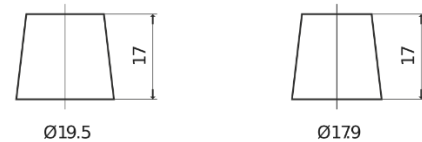

**Product overview**

Batteries for Cars

**Excell EB712**

Part number	EB712
Technology	Flooded
EAN/GTIN	3661024034647
Voltage	12 V
Capacity	71.0 Ah
CCA	670 A
Length	278 mm
Width	175 mm
Height	175 mm
Box size	LB3
Polarity	ETN 0
Terminal Type	EN taper post
Hold Down	B13
Weights (subject of variation)	15.30 kg

**Polarity**

**Terminal Type**

Positive Terminal

Negative Terminal

**Hold Down**

Design, features and specifications are subject to change without notice. We disclaim any representation or warranty, express or implied, concerning the data or recommendations, and in no event shall be liable for any loss or damage claimed to have arisen as a result. Some products may not be available in your local market.