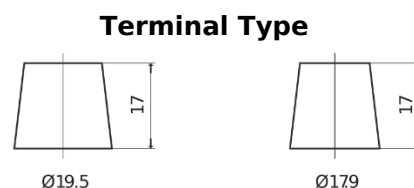

Product overview

Batteries for Marine and Leisure

Equipment ET1300

Part number	ET1300
Technology	Flooded
EAN/GTIN	3661024035880
Voltage	12 V
Capacity	180 Ah
Watt hour	1300 Wh
Length	513 mm
Width	223 mm
Height	223 mm
Box size	D05
Polarity	ETN 3
Terminal Type	EN taper post
Hold Down	B0
Weights (subject of variation)	49.70 kg