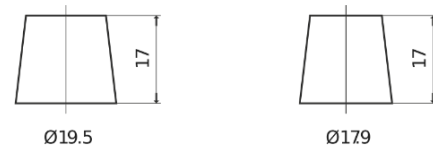

Terminal Type

Positive Terminal   Negative Terminal