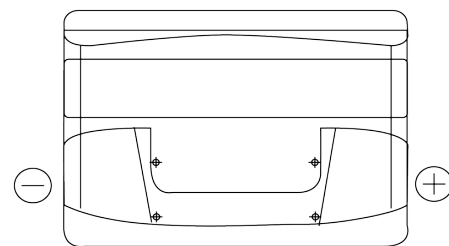

**Product overview**

Batteries for Cars

**Excell EB712**

Part number	EB712
Technology	Flooded
EAN/GTIN	3661024034647
Voltage	12 V
Capacity	71.0 Ah
CCA	670 A
Length	278 mm
Width	175 mm
Height	175 mm
Box size	LB3
Polarity	ETN 0
Terminal Type	EN taper post
Hold Down	B13
Weights (subject of variation)	15.30 kg

**Polarity**

**Terminal Type**

Positive Terminal

Negative Terminal

**Hold Down**

Design, features and specifications are subject to change without notice. We disclaim any representation or warranty, express or implied, concerning the data or recommendations, and in no event shall be liable for any loss or damage claimed to have arisen as a result. Some products may not be available in your local market.