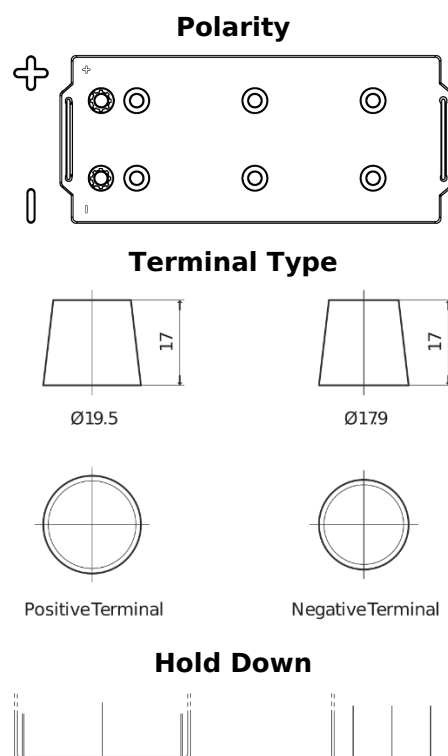

Product overview

Batteries for Trucks, Buses, Construction, Agriculture

StartPRO TG1553

Part number	TG1553
Technology	Flooded
EAN/GTIN	3661024056823
Voltage	12 V
Capacity	155 Ah
CCA	900 A
Length	513 mm
Width	223 mm
Height	223 mm
Box size	D05
Polarity	ETN 3
Terminal Type	EN taper post
Hold Down	B0
Weights (subject of variation)	40.20 kg