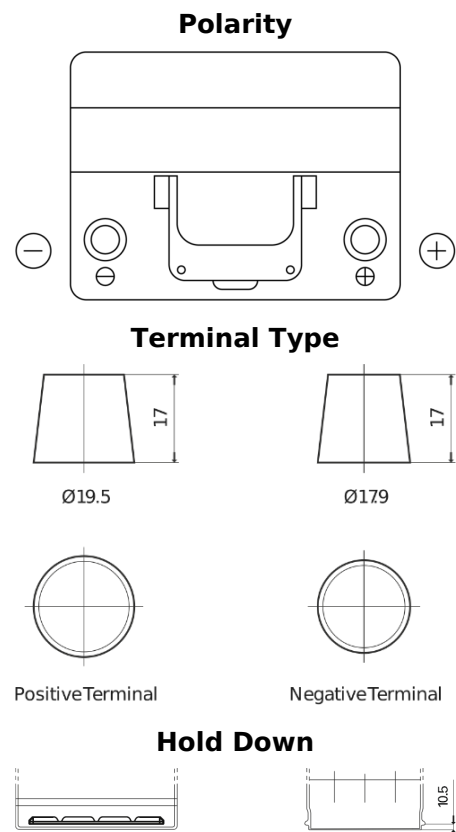

Product overview

Batteries for Cars

Excell EB604

Part number	EB604
Technology	Flooded
EAN/GTIN	3661024034418
Voltage	12 V
Capacity	60.0 Ah
CCA	480 A
Length	230 mm
Width	173 mm
Height	222 mm
Box size	D23
Polarity	ETN 0
Terminal Type	EN taper post
Hold Down	Korean B1
Weights (subject of variation)	14.60 kg