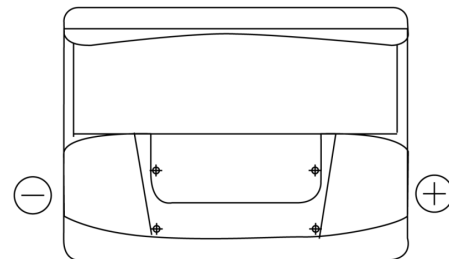

Product overview

Batteries for Cars

Excell EB602

Part number	EB602
Technology	Flooded
EAN/GTIN	3661024034630
Voltage	12 V
Capacity	60.0 Ah
CCA	540 A
Length	242 mm
Width	175 mm
Height	175 mm
Box size	LB2
Polarity	ETN 0
Terminal Type	EN taper post
Hold Down	B13
Weights (subject of variation)	12.90 kg

Polarity

Terminal Type

Positive Terminal

Negative Terminal

Hold Down

Design, features and specifications are subject to change without notice. We disclaim any representation or warranty, express or implied, concerning the data or recommendations, and in no event shall be liable for any loss or damage claimed to have arisen as a result. Some products may not be available in your local market.