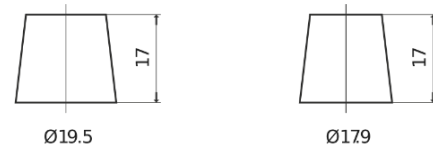

Terminal Type

Positive Terminal

Negative Terminal