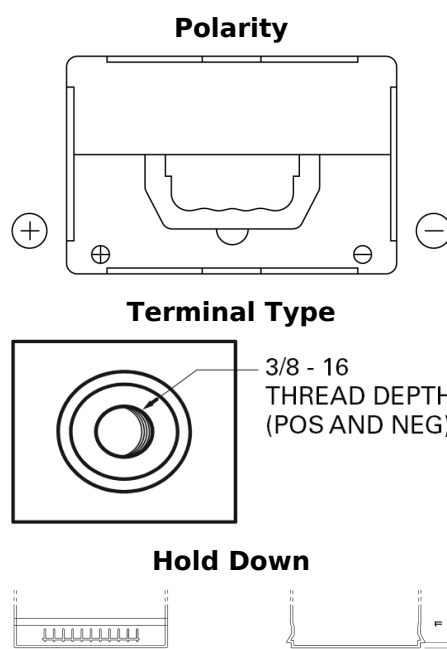

Product overview

Batteries for Cars

Excell EB558

Part number	EB558
Technology	Flooded
EAN/GTIN	3661024037419
Voltage	12 V
Capacity	55.0 Ah
CCA	620 A
Length	230 mm
Width	180 mm
Height	186 mm
Box size	G75
Polarity	ETN 1
Terminal Type	SAE S 3/8" side Terminal
Hold Down	B7
Weights (subject of variation)	14.20 kg