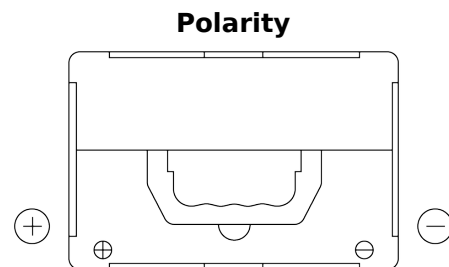

**Product overview**

Batteries for Cars

**Excell EB558**

|                                |                          |
|--------------------------------|--------------------------|
| Part number                    | EB558                    |
| Technology                     | Flooded                  |
| EAN/GTIN                       | 3661024037419            |
| Voltage                        | 12 V                     |
| Capacity                       | 55.0 Ah                  |
| CCA                            | 620 A                    |
| Length                         | 230 mm                   |
| Width                          | 180 mm                   |
| Height                         | 186 mm                   |
| Box size                       | G75                      |
| Polarity                       | ETN 1                    |
| Terminal Type                  | SAE S 3/8" side Terminal |
| Hold Down                      | B7                       |
| Weights (subject of variation) | 14.20 kg                 |