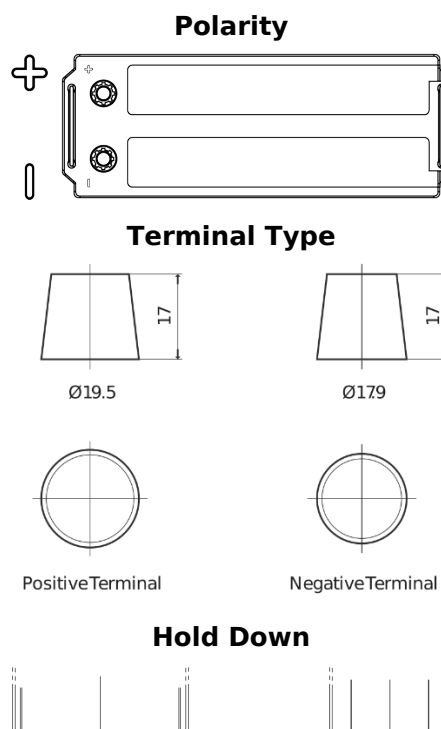

**Product overview**

Batteries for Trucks, Buses, Construction, Agriculture

**PowerPRO CF1453**

Part number	CF1453
Technology	Flooded
EAN/GTIN	3661024015301
Voltage	12 V
Capacity	145 Ah
CCA	900 A
Length	513 mm
Width	189 mm
Height	223 mm
Box size	D04
Polarity	ETN 3
Terminal Type	EN taper post
Hold Down	B0
Weights (subject of variation)	35.90 kg