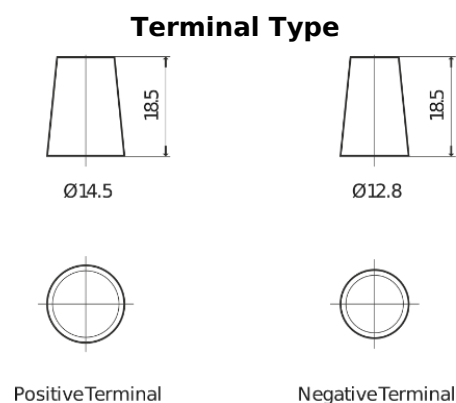

**Product overview**

Batteries for Cars

**Excell EB456**

Part number	EB456
Technology	Flooded
EAN/GTIN	3661024034357
Voltage	12 V
Capacity	45.0 Ah
CCA	330 A
Length	237 mm
Width	127 mm
Height	227 mm
Box size	B24
Polarity	ETN 0
Terminal Type	JIS taper post
Hold Down	B0
Weights (subject of variation)	11.40 kg