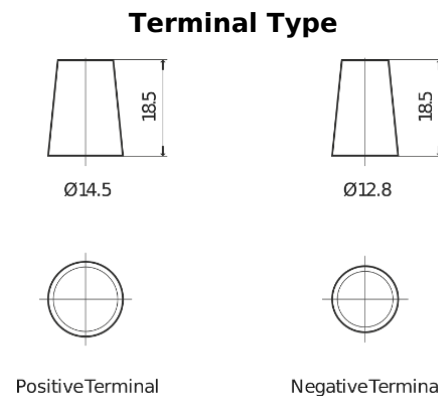

Product overview

Batteries for Cars

Excell EB357

Part number	EB357
Technology	Flooded
EAN/GTIN	3661024034340
Voltage	12 V
Capacity	35.0 Ah
CCA	240 A
Length	187 mm
Width	127 mm
Height	220 mm
Box size	B19
Polarity	ETN 1
Terminal Type	JIS taper post
Hold Down	B0
Weights (subject of variation)	8.90 kg