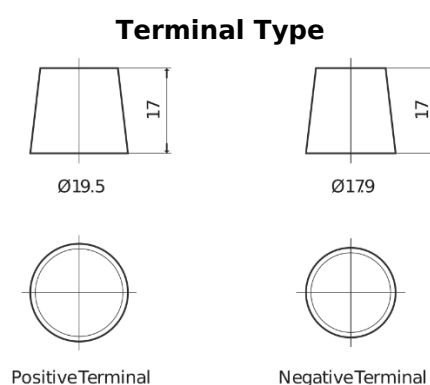

Product overview

Batteries for Marine and Leisure

Start EN900

Part number	EN900
Technology	Flooded
EAN/GTIN	3661024036061
Voltage	12 V
Capacity	140 Ah
CCA	800 A
MCA	900
Length	513 mm
Width	189 mm
Height	223 mm
Box size	D04
Polarity	ETN 3
Terminal Type	EN taper post
Hold Down	B0
Weights (subject of variation)	34.10 kg