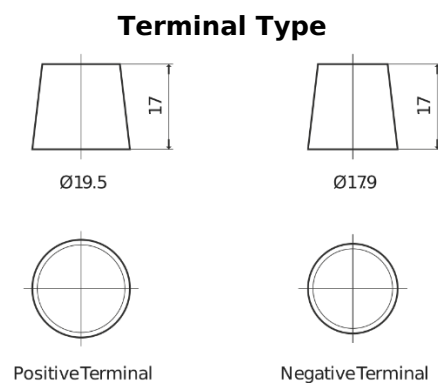

Product overview

Batteries for Marine and Leisure

Equipment GEL ES1350

Part number	ES1350
Technology	GEL
EAN/GTIN	3661024035774
Voltage	12 V
Capacity	120 Ah
Watt hour	1350 Wh
Length	513 mm
Width	189 mm
Height	223 mm
Box size	D04
Polarity	ETN 3
Terminal Type	EN taper post
Hold Down	B0
Weights (subject of variation)	40.00 kg