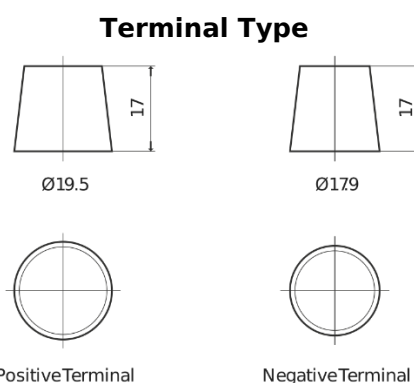

**Product overview**

Batteries for Marine and Leisure

**Equipment ET950**

Part number	ET950
Technology	Flooded
EAN/GTIN	3661024035897
Voltage	12 V
Capacity	135 Ah
Watt hour	950 Wh
Length	513 mm
Width	189 mm
Height	223 mm
Box size	D04
Polarity	ETN 3
Terminal Type	EN taper post
Hold Down	B0
Weights (subject of variation)	39.50 kg