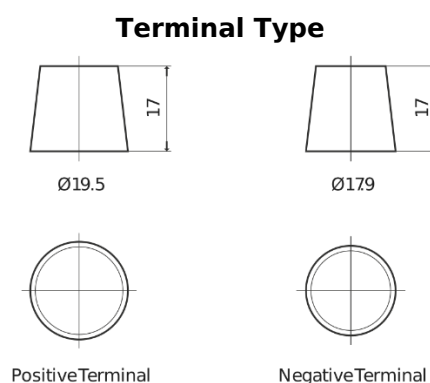

Product overview

Batteries for Trucks, Buses, Construction, Agriculture

StartPRO EG1203

Part number	EG1203
Technology	Flooded
EAN/GTIN	3661024036993
Voltage	12 V
Capacity	120 Ah
CCA	680 A
Length	513 mm
Width	189 mm
Height	223 mm
Box size	D04
Polarity	ETN 3
Terminal Type	EN taper post
Hold Down	B0
Weights (subject of variation)	32.50 kg