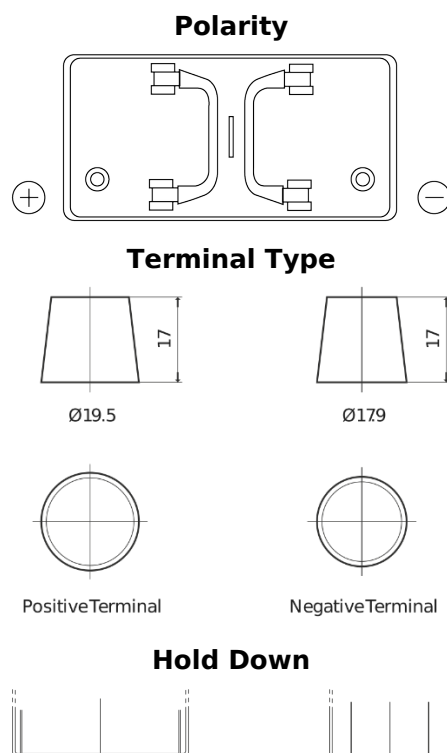

**Product overview**

Batteries for Trucks, Buses, Construction, Agriculture

**PowerPRO EF1251**

Part number	EF1251
Technology	Flooded
EAN/GTIN	3661024037952
Voltage	12 V
Capacity	125 Ah
CCA	850 A
Length	349 mm
Width	175 mm
Height	285 mm
Box size	D03
Polarity	ETN 1
Terminal Type	EN taper post
Hold Down	B0
Weights (subject of variation)	31.00 kg