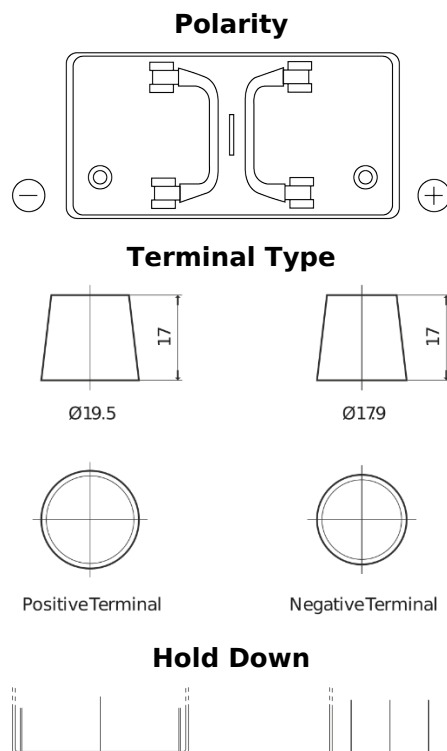

**Product overview**

Batteries for Trucks, Buses, Construction, Agriculture

**PowerPRO EF1250**

Part number	EF1250
Technology	Flooded
EAN/GTIN	3661024037945
Voltage	12 V
Capacity	125 Ah
CCA	850 A
Length	349 mm
Width	175 mm
Height	285 mm
Box size	D03
Polarity	ETN 0
Terminal Type	EN taper post
Hold Down	B0
Weights (subject of variation)	31.00 kg