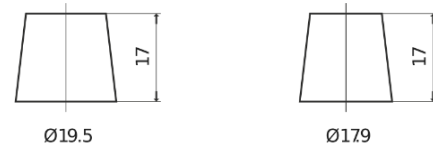

Terminal Type

Positive Terminal   Negative Terminal