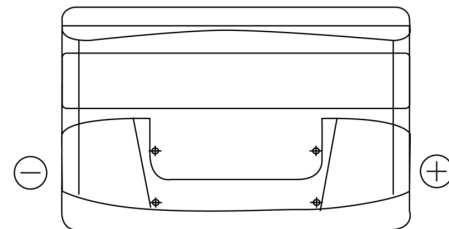

Product overview

Batteries for Cars

Excell EB1000

Part number	EB1000
Technology	Flooded
EAN/GTIN	3661024034715
Voltage	12 V
Capacity	100.0 Ah
CCA	720 A
Length	315 mm
Width	175 mm
Height	205 mm
Box size	LH4
Polarity	ETN 0
Terminal Type	EN taper post
Hold Down	B13
Weights (subject of variation)	21.90 kg

Polarity

Terminal Type

Positive Terminal Negative Terminal

Hold Down

Design, features and specifications are subject to change without notice. We disclaim any representation or warranty, express or implied, concerning the data or recommendations, and in no event shall be liable for any loss or damage claimed to have arisen as a result. Some products may not be available in your local market.