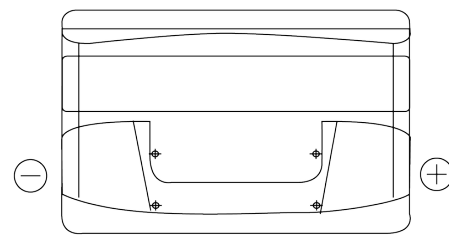

Product overview

Batteries for Cars

Excell EB1000

Part number	EB1000
Technology	Flooded
EAN/GTIN	3661024034715
Voltage	12 V
Capacity	100.0 Ah
CCA	720 A
Length	315 mm
Width	175 mm
Height	205 mm
Box size	LH4
Polarity	ETN 0
Terminal Type	EN taper post
Hold Down	B13
Weights (subject of variation)	21.90 kg

Polarity

Terminal Type

Hold Down

Design, features and specifications are subject to change without notice. We disclaim any representation or warranty, express or implied, concerning the data or recommendations, and in no event shall be liable for any loss or damage claimed to have arisen as a result. Some products may not be available in your local market.