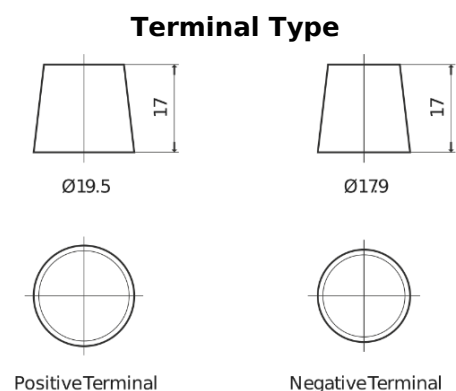

Product overview

Batteries for Cars

Premium EA954

Part number	EA954
Technology	Flooded
EAN/GTIN	3661024034180
Voltage	12 V
Capacity	95.0 Ah
CCA	800 A
Length	306 mm
Width	173 mm
Height	222 mm
Box size	D31
Polarity	ETN 0
Terminal Type	EN taper post
Hold Down	Korean B1
Weights (subject of variation)	21.40 kg