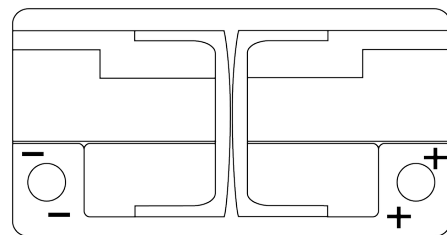

Product overview

Batteries for Cars

Premium EA852

Part number	EA852
Technology	Flooded
EAN/GTIN	3661024034296
Voltage	12 V
Capacity	85.0 Ah
CCA	800 A
Length	315 mm
Width	175 mm
Height	175 mm
Box size	LB4
Polarity	ETN 0
Terminal Type	EN taper post
Hold Down	B13
Weights (subject of variation)	18.60 kg

Polarity

Terminal Type

Ø19.5

Ø17.9

Positive Terminal

Negative Terminal

Hold Down

5 notches