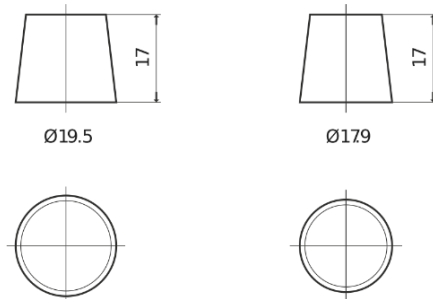

**Product overview**

Batteries for Cars

**Premium EA770**

Part number	EA770
Technology	Flooded
EAN/GTIN	3661024034241
Voltage	12 V
Capacity	77.0 Ah
CCA	760 A
Length	278 mm
Width	175 mm
Height	190 mm
Box size	L03
Polarity	ETN 0
Terminal Type	EN taper post
Hold Down	B13
Weights (subject of variation)	17.50 kg

**Polarity**

**Terminal Type**

Positive Terminal

Negative Terminal

**Hold Down**

Design, features and specifications are subject to change without notice. We disclaim any representation or warranty, express or implied, concerning the data or recommendations, and in no event shall be liable for any loss or damage claimed to have arisen as a result. Some products may not be available in your local market.