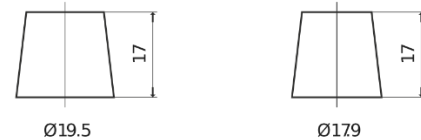

Terminal Type