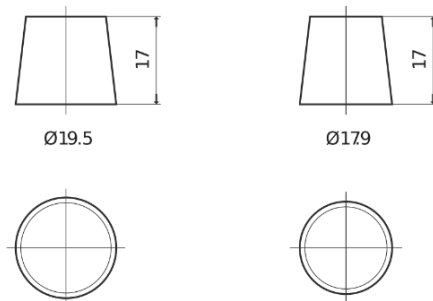

Terminal Type

Hold Down

Design, features and specifications are subject to change without notice. We disclaim any representation or warranty, express or implied, concerning the data or recommendations, and in no event shall be liable for any loss or damage claimed to have arisen as a result. Some products may not be available in your local market.