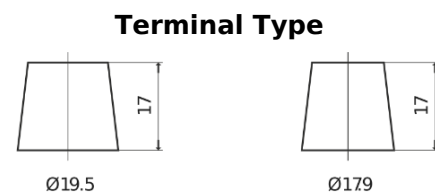

Product overview

Batteries for Cars

Premium EA755

Part number	EA755
Technology	Flooded
EAN/GTIN	3661024034173
Voltage	12 V
Capacity	75.0 Ah
CCA	630 A
Length	270 mm
Width	173 mm
Height	222 mm
Box size	D26
Polarity	ETN 1
Terminal Type	EN taper post
Hold Down	Korean B1+B6
Weights (subject of variation)	17.40 kg