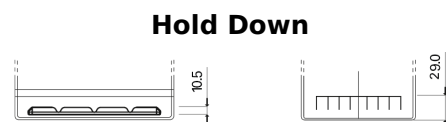

Product overview

Batteries for Cars

Premium EA754

Part number	EA754
Technology	Flooded
EAN/GTIN	3661024034166
Voltage	12 V
Capacity	75.0 Ah
CCA	630 A
Length	270 mm
Width	173 mm
Height	222 mm
Box size	D26
Polarity	ETN 0
Terminal Type	EN taper post
Hold Down	Korean B1+B6
Weights (subject of variation)	17.40 kg