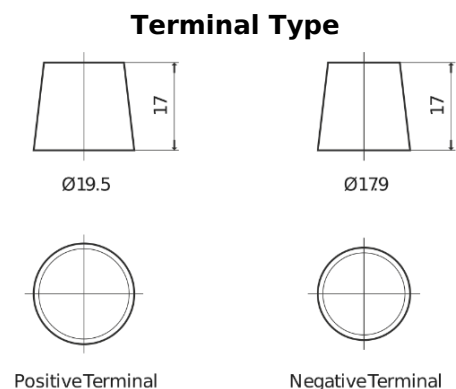

Product overview

Batteries for Cars

Premium EA754

Part number	EA754
Technology	Flooded
EAN/GTIN	3661024034166
Voltage	12 V
Capacity	75.0 Ah
CCA	630 A
Length	270 mm
Width	173 mm
Height	222 mm
Box size	D26
Polarity	ETN 0
Terminal Type	EN taper post
Hold Down	Korean B1+B6
Weights (subject of variation)	17.40 kg