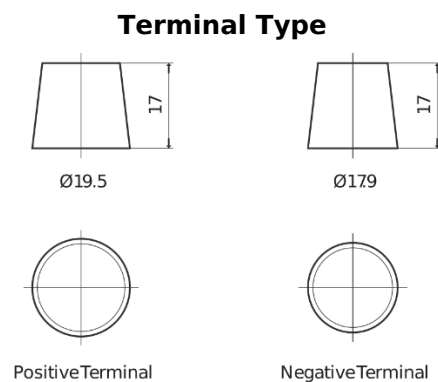

Product overview

Batteries for Cars

Premium EA754

Part number	EA754
Technology	Flooded
EAN/GTIN	3661024034166
Voltage	12 V
Capacity	75.0 Ah
CCA	630 A
Length	270 mm
Width	173 mm
Height	222 mm
Box size	D26
Polarity	ETN 0
Terminal Type	EN taper post
Hold Down	Korean B1+B6
Weights (subject of variation)	17.40 kg