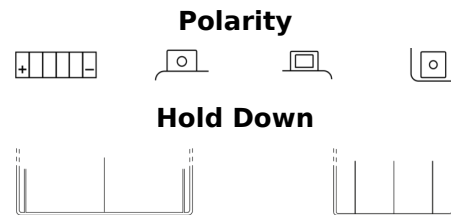

Product overview

Batteries for Motorcycles, ATVs, Snowmobiles, Garden

AGM Ready AGM12-15

Part number	AGM12-15
Technology	AGM
EAN/GTIN	3661024038133
Voltage	12 V
Capacity	14.0 Ah
CCA	215 A
Length	150 mm
Width	90 mm
Height	160 mm
Box size	C57
Polarity	ETN 1
Terminal Type	M04
Hold Down	B0
Weights (subject of variation)	5.00 kg