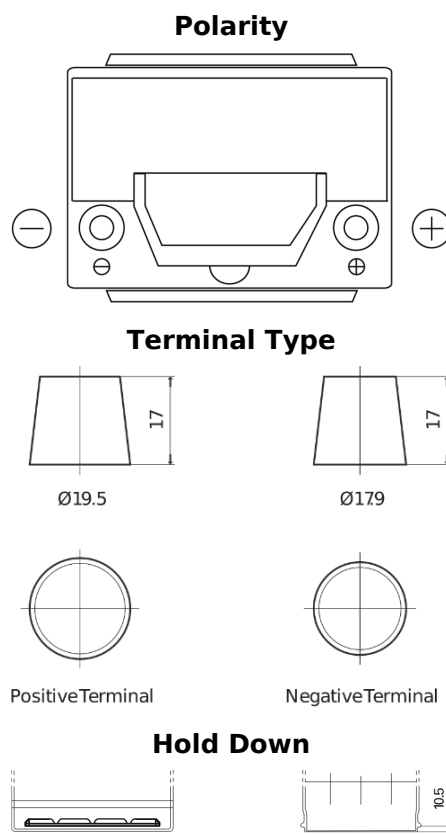

Product overview

Batteries for Cars

Premium EA654

| | |
|--------------------------------|---------------|
| Part number | EA654 |
| Technology | Flooded |
| EAN/GTIN | 3661024034142 |
| Voltage | 12 V |
| Capacity | 65.0 Ah |
| CCA | 580 A |
| Length | 230 mm |
| Width | 173 mm |
| Height | 222 mm |
| Box size | D23 |
| Polarity | ETN 0 |
| Terminal Type | EN taper post |
| Hold Down | Korean B1 |
| Weights (subject of variation) | 16.00 kg |