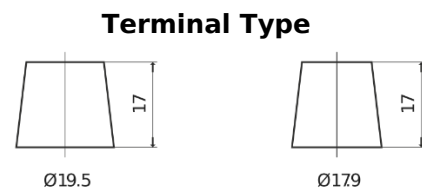

**Product overview**

Batteries for Cars

**Premium EA654**

|                                |               |
|--------------------------------|---------------|
| Part number                    | EA654         |
| Technology                     | Flooded       |
| EAN/GTIN                       | 3661024034142 |
| Voltage                        | 12 V          |
| Capacity                       | 65.0 Ah       |
| CCA                            | 580 A         |
| Length                         | 230 mm        |
| Width                          | 173 mm        |
| Height                         | 222 mm        |
| Box size                       | D23           |
| Polarity                       | ETN 0         |
| Terminal Type                  | EN taper post |
| Hold Down                      | Korean B1     |
| Weights (subject of variation) | 16.00 kg      |