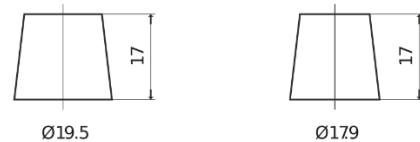

**Product overview**

Batteries for Cars

**Premium EA640**

Part number	EA640
Technology	Flooded
EAN/GTIN	3661024034227
Voltage	12 V
Capacity	64.0 Ah
CCA	640 A
Length	242 mm
Width	175 mm
Height	190 mm
Box size	L02
Polarity	ETN 0
Terminal Type	EN taper post
Hold Down	B13
Weights (subject of variation)	14.90 kg

**Polarity**

**Terminal Type**

Positive Terminal

Negative Terminal

**Hold Down**

Design, features and specifications are subject to change without notice. We disclaim any representation or warranty, express or implied, concerning the data or recommendations, and in no event shall be liable for any loss or damage claimed to have arisen as a result. Some products may not be available in your local market.