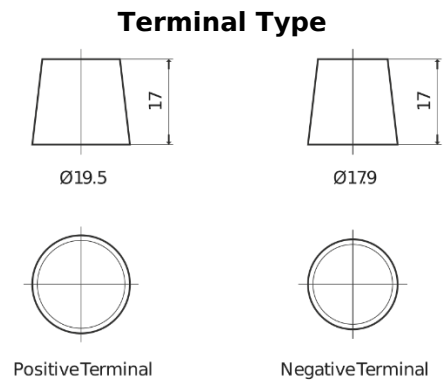

Product overview

Batteries for Marine and Leisure

Equipment GEL ES1300

Part number	ES1300
Technology	GEL
EAN/GTIN	3661024035781
Voltage	12 V
Capacity	120 Ah
Watt hour	1300 Wh
Length	349 mm
Width	175 mm
Height	285 mm
Box size	D03
Polarity	ETN 0
Terminal Type	EN taper post
Hold Down	B0
Weights (subject of variation)	37.50 kg