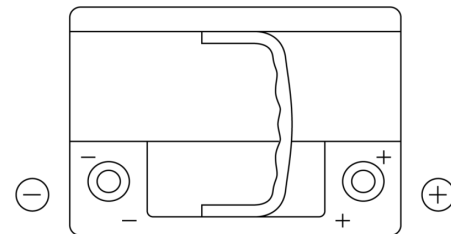

Product overview

Batteries for Cars

Premium EA612

Part number	EA612
Technology	Flooded
EAN/GTIN	3661024034272
Voltage	12 V
Capacity	61.0 Ah
CCA	600 A
Length	242 mm
Width	175 mm
Height	175 mm
Box size	LB2
Polarity	ETN 0
Terminal Type	EN taper post
Hold Down	B13
Weights (subject of variation)	14.00 kg

Polarity

Terminal Type

Positive Terminal

Negative Terminal

Hold Down

Design, features and specifications are subject to change without notice. We disclaim any representation or warranty, express or implied, concerning the data or recommendations, and in no event shall be liable for any loss or damage claimed to have arisen as a result. Some products may not be available in your local market.