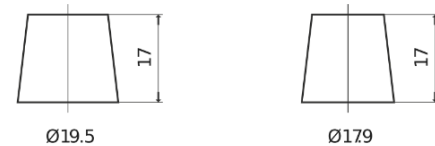

Terminal Type