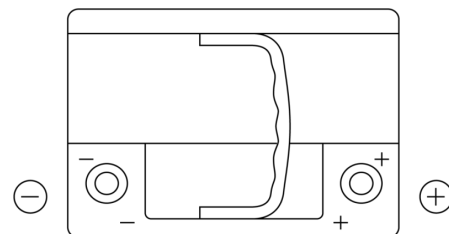

Product overview

Batteries for Cars

Premium EA612

Part number	EA612
Technology	Flooded
EAN/GTIN	3661024034272
Voltage	12 V
Capacity	61.0 Ah
CCA	600 A
Length	242 mm
Width	175 mm
Height	175 mm
Box size	LB2
Polarity	ETN 0
Terminal Type	EN taper post
Hold Down	B13
Weights (subject of variation)	14.00 kg

Polarity

Terminal Type

Positive Terminal

Negative Terminal

Hold Down

Design, features and specifications are subject to change without notice. We disclaim any representation or warranty, express or implied, concerning the data or recommendations, and in no event shall be liable for any loss or damage claimed to have arisen as a result. Some products may not be available in your local market.