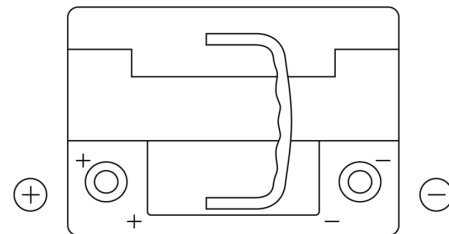

**Product overview**

Batteries for Cars

**Premium EA601**

Part number	EA601
Technology	Flooded
EAN/GTIN	3661024034234
Voltage	12 V
Capacity	60.0 Ah
CCA	600 A
Length	242 mm
Width	175 mm
Height	190 mm
Box size	L02
Polarity	ETN 1
Terminal Type	EN taper post
Hold Down	B13
Weights (subject of variation)	15.00 kg

**Polarity**

**Terminal Type**

Positive Terminal

Negative Terminal

**Hold Down**

Design, features and specifications are subject to change without notice. We disclaim any representation or warranty, express or implied, concerning the data or recommendations, and in no event shall be liable for any loss or damage claimed to have arisen as a result. Some products may not be available in your local market.