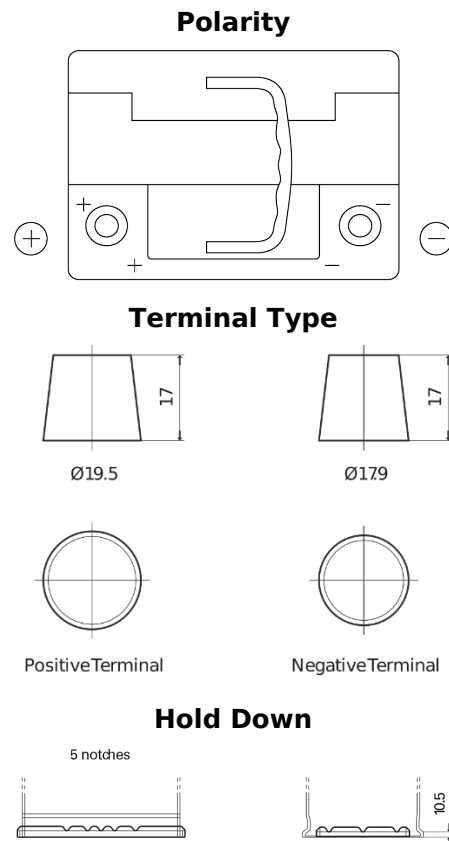

Product overview

Batteries for Cars

Premium EA601

Part number	EA601
Technology	Flooded
EAN/GTIN	3661024034234
Voltage	12 V
Capacity	60.0 Ah
CCA	600 A
Length	242 mm
Width	175 mm
Height	190 mm
Box size	L02
Polarity	ETN 1
Terminal Type	EN taper post
Hold Down	B13
Weights (subject of variation)	15.00 kg