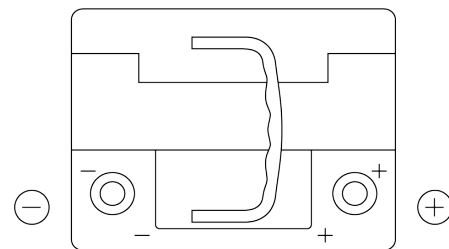

**Product overview**

Batteries for Cars

**Premium EA530**

Part number	EA530
Technology	Flooded
EAN/GTIN	3661024034203
Voltage	12 V
Capacity	53.0 Ah
CCA	540 A
Length	207 mm
Width	175 mm
Height	190 mm
Box size	L01
Polarity	ETN 0
Terminal Type	EN taper post
Hold Down	B13
Weights (subject of variation)	12.70 kg

**Polarity**

**Terminal Type**

Positive Terminal

Negative Terminal

**Hold Down**

Design, features and specifications are subject to change without notice. We disclaim any representation or warranty, express or implied, concerning the data or recommendations, and in no event shall be liable for any loss or damage claimed to have arisen as a result. Some products may not be available in your local market.