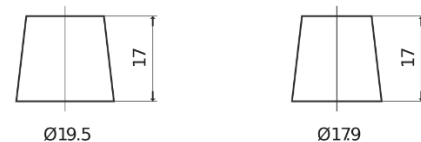

Terminal Type

Positive Terminal

Negative Terminal