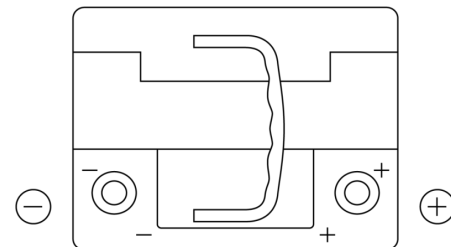

**Product overview**

Batteries for Cars

**Premium EA472**

Part number	EA472
Technology	Flooded
EAN/GTIN	3661024034265
Voltage	12 V
Capacity	47.0 Ah
CCA	450 A
Length	207 mm
Width	175 mm
Height	175 mm
Box size	LB1
Polarity	ETN 0
Terminal Type	EN taper post
Hold Down	B13
Weights (subject of variation)	11.40 kg

**Polarity**

**Terminal Type**

Positive Terminal

Negative Terminal

**Hold Down**

Design, features and specifications are subject to change without notice. We disclaim any representation or warranty, express or implied, concerning the data or recommendations, and in no event shall be liable for any loss or damage claimed to have arisen as a result. Some products may not be available in your local market.