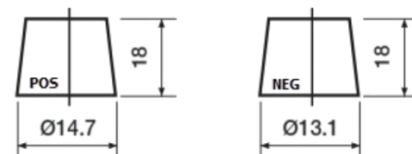

Product overview

Batteries for Cars

Premium EA456

Part number	EA456
Technology	Flooded
EAN/GTIN	3661024034128
Voltage	12 V
Capacity	45.0 Ah
CCA	390 A
Length	237 mm
Width	127 mm
Height	227 mm
Box size	B24
Polarity	ETN 0
Terminal Type	JIS taper post
Hold Down	B1
Weights (subject of variation)	11.80 kg

Polarity

Terminal Type

Remove T1 adapter for T3

Hold Down

Design, features and specifications are subject to change without notice. We disclaim any representation or warranty, express or implied, concerning the data or recommendations, and in no event shall be liable for any loss or damage claimed to have arisen as a result. Some products may not be available in your local market.