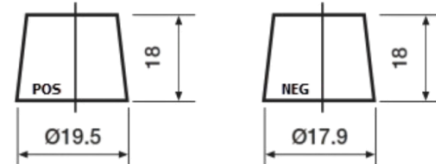

Product overview

Batteries for Cars

Premium EA456

Part number	EA456
Technology	Flooded
EAN/GTIN	3661024034128
Voltage	12 V
Capacity	45.0 Ah
CCA	390 A
Length	237 mm
Width	127 mm
Height	227 mm
Box size	B24
Polarity	ETN 0
Terminal Type	JIS taper post
Hold Down	B1
Weights (subject of variation)	11.80 kg

Polarity

Terminal Type

Remove T1 adapter for T3

Hold Down

Design, features and specifications are subject to change without notice. We disclaim any representation or warranty, express or implied, concerning the data or recommendations, and in no event shall be liable for any loss or damage claimed to have arisen as a result. Some products may not be available in your local market.