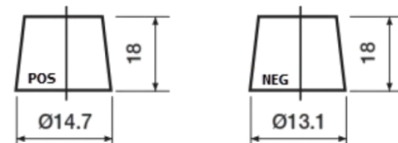

Product overview

Batteries for Cars

Premium EA456

Part number	EA456
Technology	Flooded
EAN/GTIN	3661024034128
Voltage	12 V
Capacity	45.0 Ah
CCA	390 A
Length	237 mm
Width	127 mm
Height	227 mm
Box size	B24
Polarity	ETN 0
Terminal Type	JIS taper post
Hold Down	B1
Weights (subject of variation)	11.80 kg

Polarity

Terminal Type

Remove T1 adapter for T3

Hold Down

Design, features and specifications are subject to change without notice. We disclaim any representation or warranty, express or implied, concerning the data or recommendations, and in no event shall be liable for any loss or damage claimed to have arisen as a result. Some products may not be available in your local market.