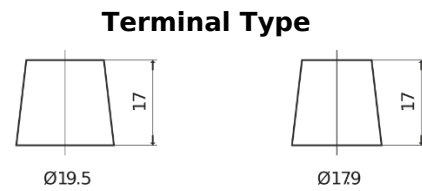

Product overview

Batteries for Marine and Leisure

Dual ER550

| | |
|--------------------------------|---------------|
| Part number | ER550 |
| Technology | Flooded |
| EAN/GTIN | 3661024035989 |
| Voltage | 12 V |
| Capacity | 115 Ah |
| CCA | 760 A |
| Watt hour | 550 Wh |
| Length | 349 mm |
| Width | 175 mm |
| Height | 235 mm |
| Box size | D02 |
| Polarity | ETN 1 |
| Terminal Type | EN taper post |
| Hold Down | B0 |
| Weights (subject of variation) | 27.80 kg |