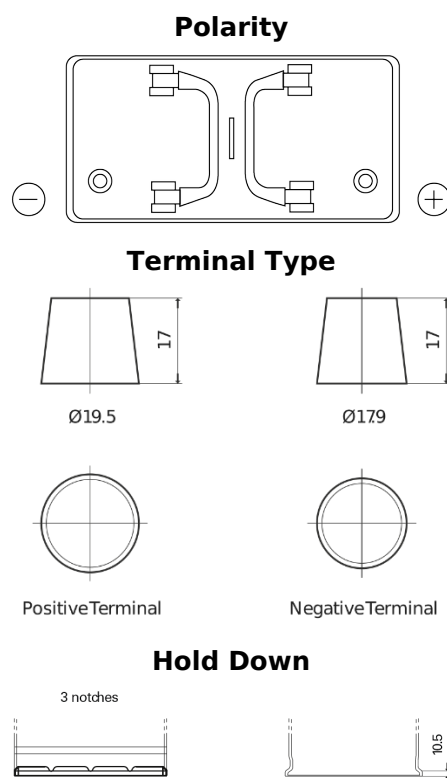

Product overview

Batteries for Trucks, Buses, Construction, Agriculture

StartPRO TG1102

Part number	TG1102
Technology	Flooded
EAN/GTIN	3661024055390
Voltage	12 V
Capacity	110 Ah
CCA	750 A
Length	349 mm
Width	175 mm
Height	235 mm
Box size	D02
Polarity	ETN 0
Terminal Type	EN taper post
Hold Down	B1
Weights (subject of variation)	25.40 kg