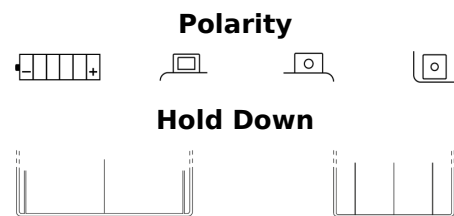

**Product overview**

Batteries for Motorcycles, ATVs, Snowmobiles, Garden

**Conventional E50-N18L-A**

Part number	E50-N18L-A
Technology	Flooded
EAN/GTIN	3661024033664
Voltage	12 V
Capacity	20.0 Ah
CCA	260 A
Length	205 mm
Width	90 mm
Height	165 mm
Box size	C71
Polarity	ETN 0
Terminal Type	M07
Hold Down	B0
Weights (subject of variation)	6.60 kg