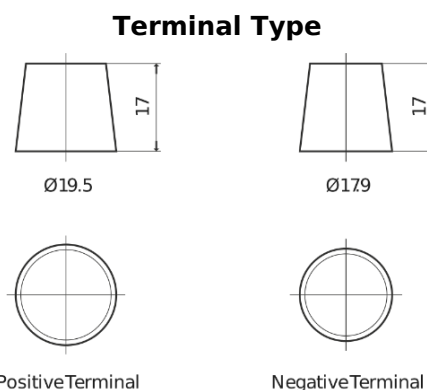

Product overview

Batteries for Trucks, Buses, Construction, Agriculture

StartPRO DG2253

Part number	DG2253
Technology	Flooded
EAN/GTIN	3661024026963
Voltage	12 V
Capacity	225.0 Ah
CCA	1200 A
Length	518 mm
Width	274 mm
Height	240 mm
Box size	D06
Polarity	ETN 3
Terminal Type	EN taper post
Hold Down	B0
Weights (subject of variation)	54.90 kg