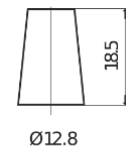

Product overview

Batteries for Cars

Technica TB356A

Part number	TB356A
Technology	Flooded
EAN/GTIN	3661024054881
Voltage	12 V
Capacity	35 Ah
CCA	240 A
Length	187 mm
Width	127 mm
Height	220 mm
Box size	B19
Polarity	ETN 0
Terminal Type	JIS taper post
Hold Down	Korean B1 Long
Weights (subject of variation)	8.90 kg

Polarity

Terminal Type

Positive Terminal

Negative Terminal

Hold Down

Design, features and specifications are subject to change without notice. We disclaim any representation or warranty, express or implied, concerning the data or recommendations, and in no event shall be liable for any loss or damage claimed to have arisen as a result. Some products may not be available in your local market.