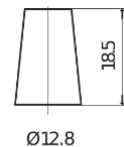

Product overview

Batteries for Cars

Technica TB356A

Part number	TB356A
Technology	Flooded
EAN/GTIN	3661024054881
Voltage	12 V
Capacity	35 Ah
CCA	240 A
Length	187 mm
Width	127 mm
Height	220 mm
Box size	B19
Polarity	ETN 0
Terminal Type	JIS taper post
Hold Down	Korean B1 Long
Weights (subject of variation)	8.90 kg

Polarity

Terminal Type

Positive Terminal

Negative Terminal

Hold Down

Design, features and specifications are subject to change without notice. We disclaim any representation or warranty, express or implied, concerning the data or recommendations, and in no event shall be liable for any loss or damage claimed to have arisen as a result. Some products may not be available in your local market.