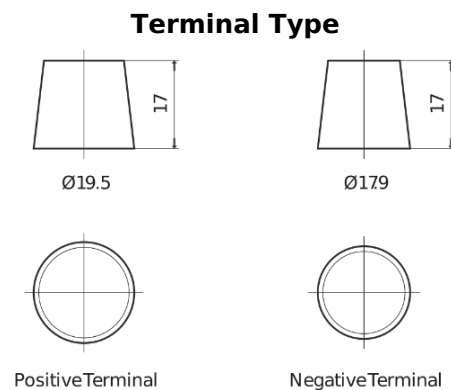

Product overview

Batteries for Trucks, Buses, Construction, Agriculture

StartPRO DG1406

Part number	DG1406
Technology	Flooded
EAN/GTIN	3661024025492
Voltage	12 V
Capacity	140.0 Ah
CCA	800 A
Length	510 mm
Width	175 mm
Height	225 mm
Box size	D08
Polarity	ETN 4
Terminal Type	EN taper post
Hold Down	B3
Weights (subject of variation)	33.50 kg