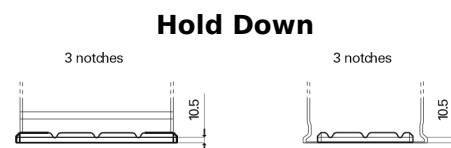

Product overview

Batteries for Trucks, Buses, Construction, Agriculture

StartPRO DG1406

Part number	DG1406
Technology	Flooded
EAN/GTIN	3661024025492
Voltage	12 V
Capacity	140.0 Ah
CCA	800 A
Length	510 mm
Width	175 mm
Height	225 mm
Box size	D08
Polarity	ETN 4
Terminal Type	EN taper post
Hold Down	B3
Weights (subject of variation)	33.50 kg