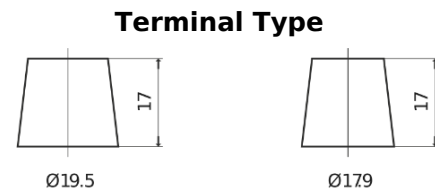

Product overview

Batteries for Trucks, Buses, Construction, Agriculture

StartPRO DG1403

Part number	DG1403
Technology	Flooded
EAN/GTIN	3661024025423
Voltage	12 V
Capacity	140.0 Ah
CCA	800 A
Length	513 mm
Width	189 mm
Height	223 mm
Box size	D04
Polarity	ETN 3
Terminal Type	EN taper post
Hold Down	B0
Weights (subject of variation)	34.10 kg